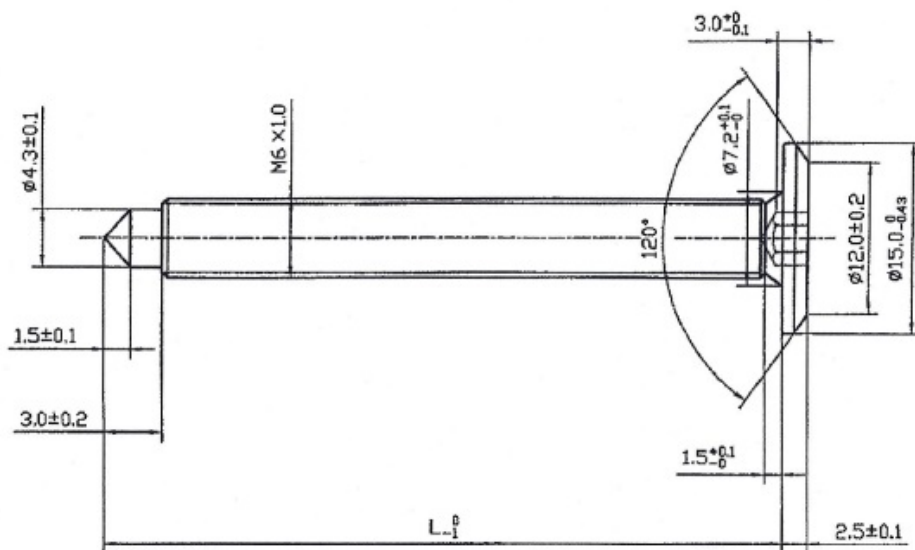

PRODUCT SHEET

Description:

Fifteen Screw, M6x45mm (43+3), SS316, Pointed

Item number:

12.01.645-1

Units	Box	Carton	HS Code	Barcode
Pcs.	300	2100	7318155290	
5704866020503				

Length specifications

L ₁
26
31
36
41
46
51
61
71
81
91
101